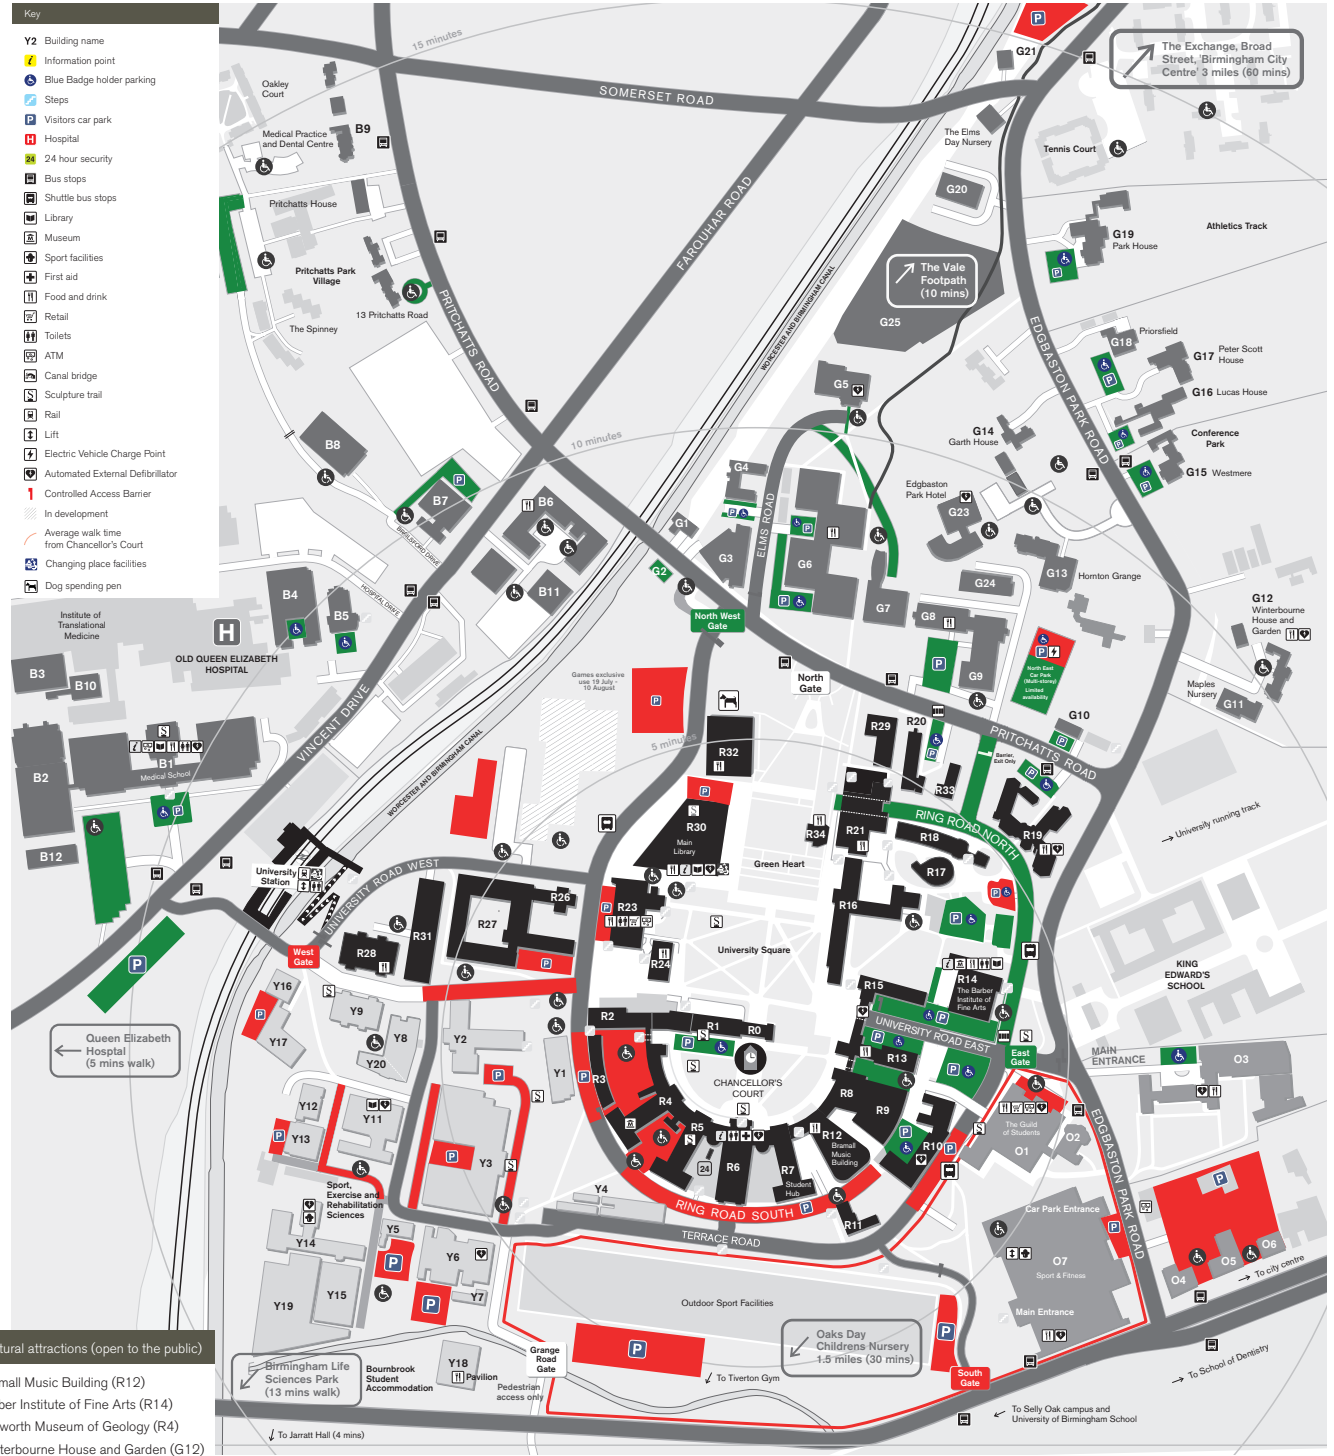

- Parking Available
- No Parking Available

UNIVERSITY OF BIRMINGHAM