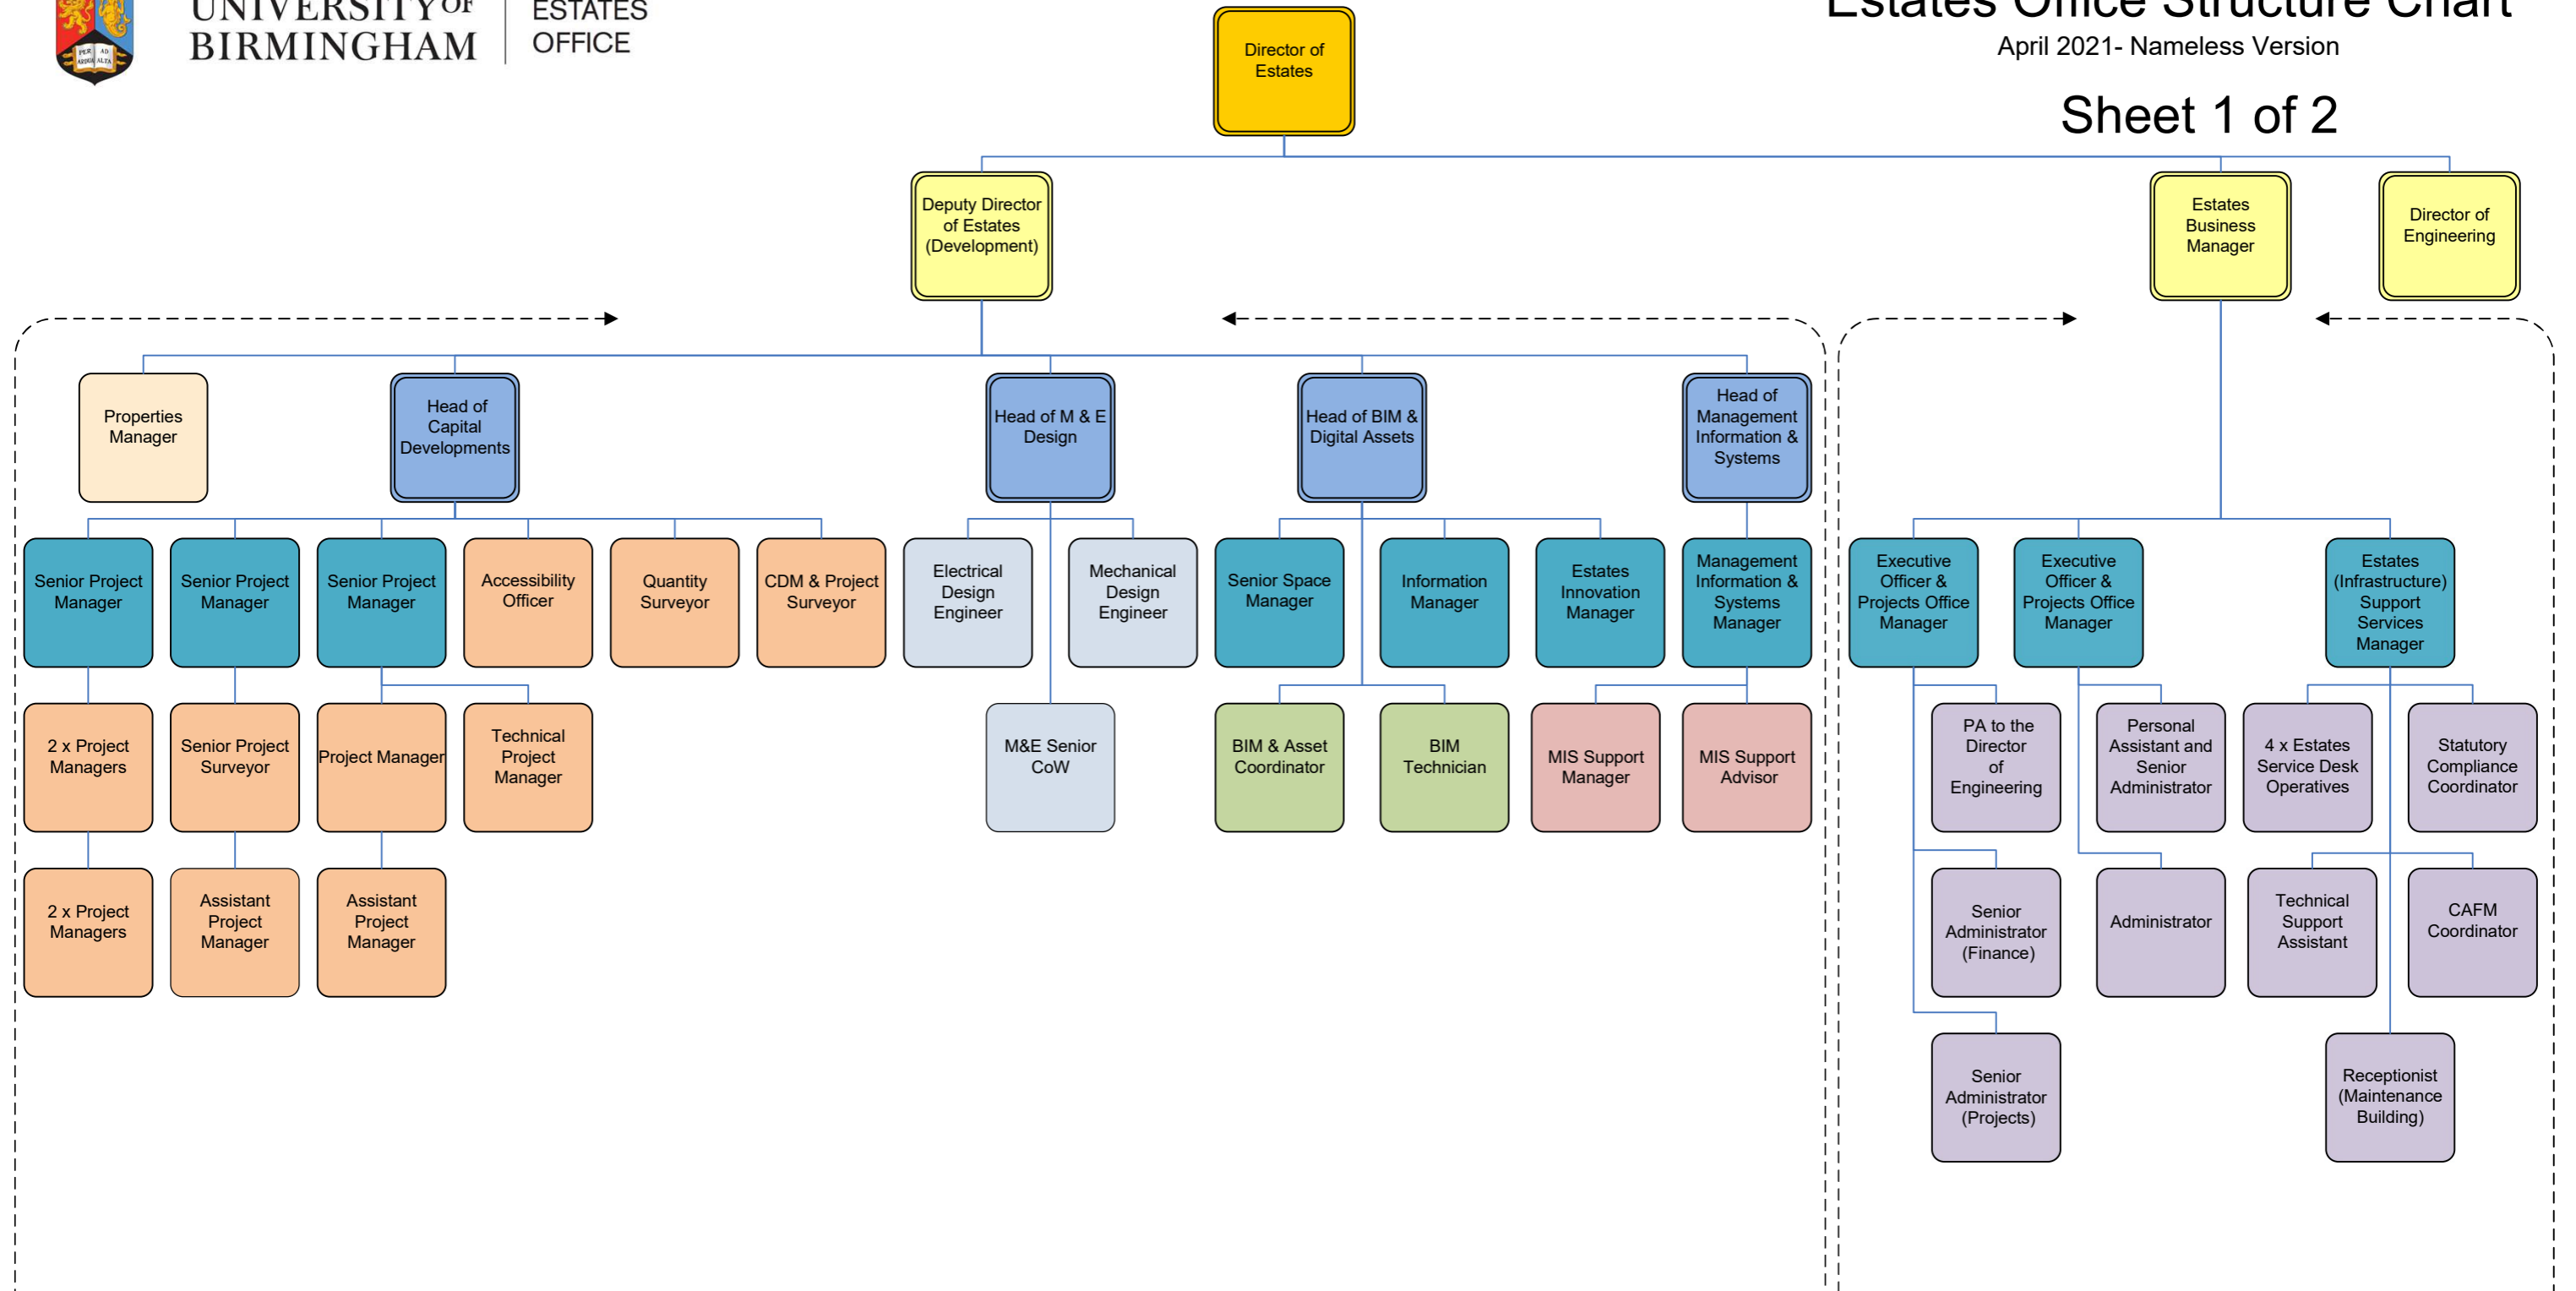

Estates Office Structure Chart

April 2021- Nameless Version

Sheet 1 of 2

Our Values

Maintenance helpdesk **46406**
 Or, visit www.birmingham.ac.uk/estates to report a fault online

Maintenance helpdesk 46406
 Or, visit www.birmingham.ac.uk/estates to report a fault online