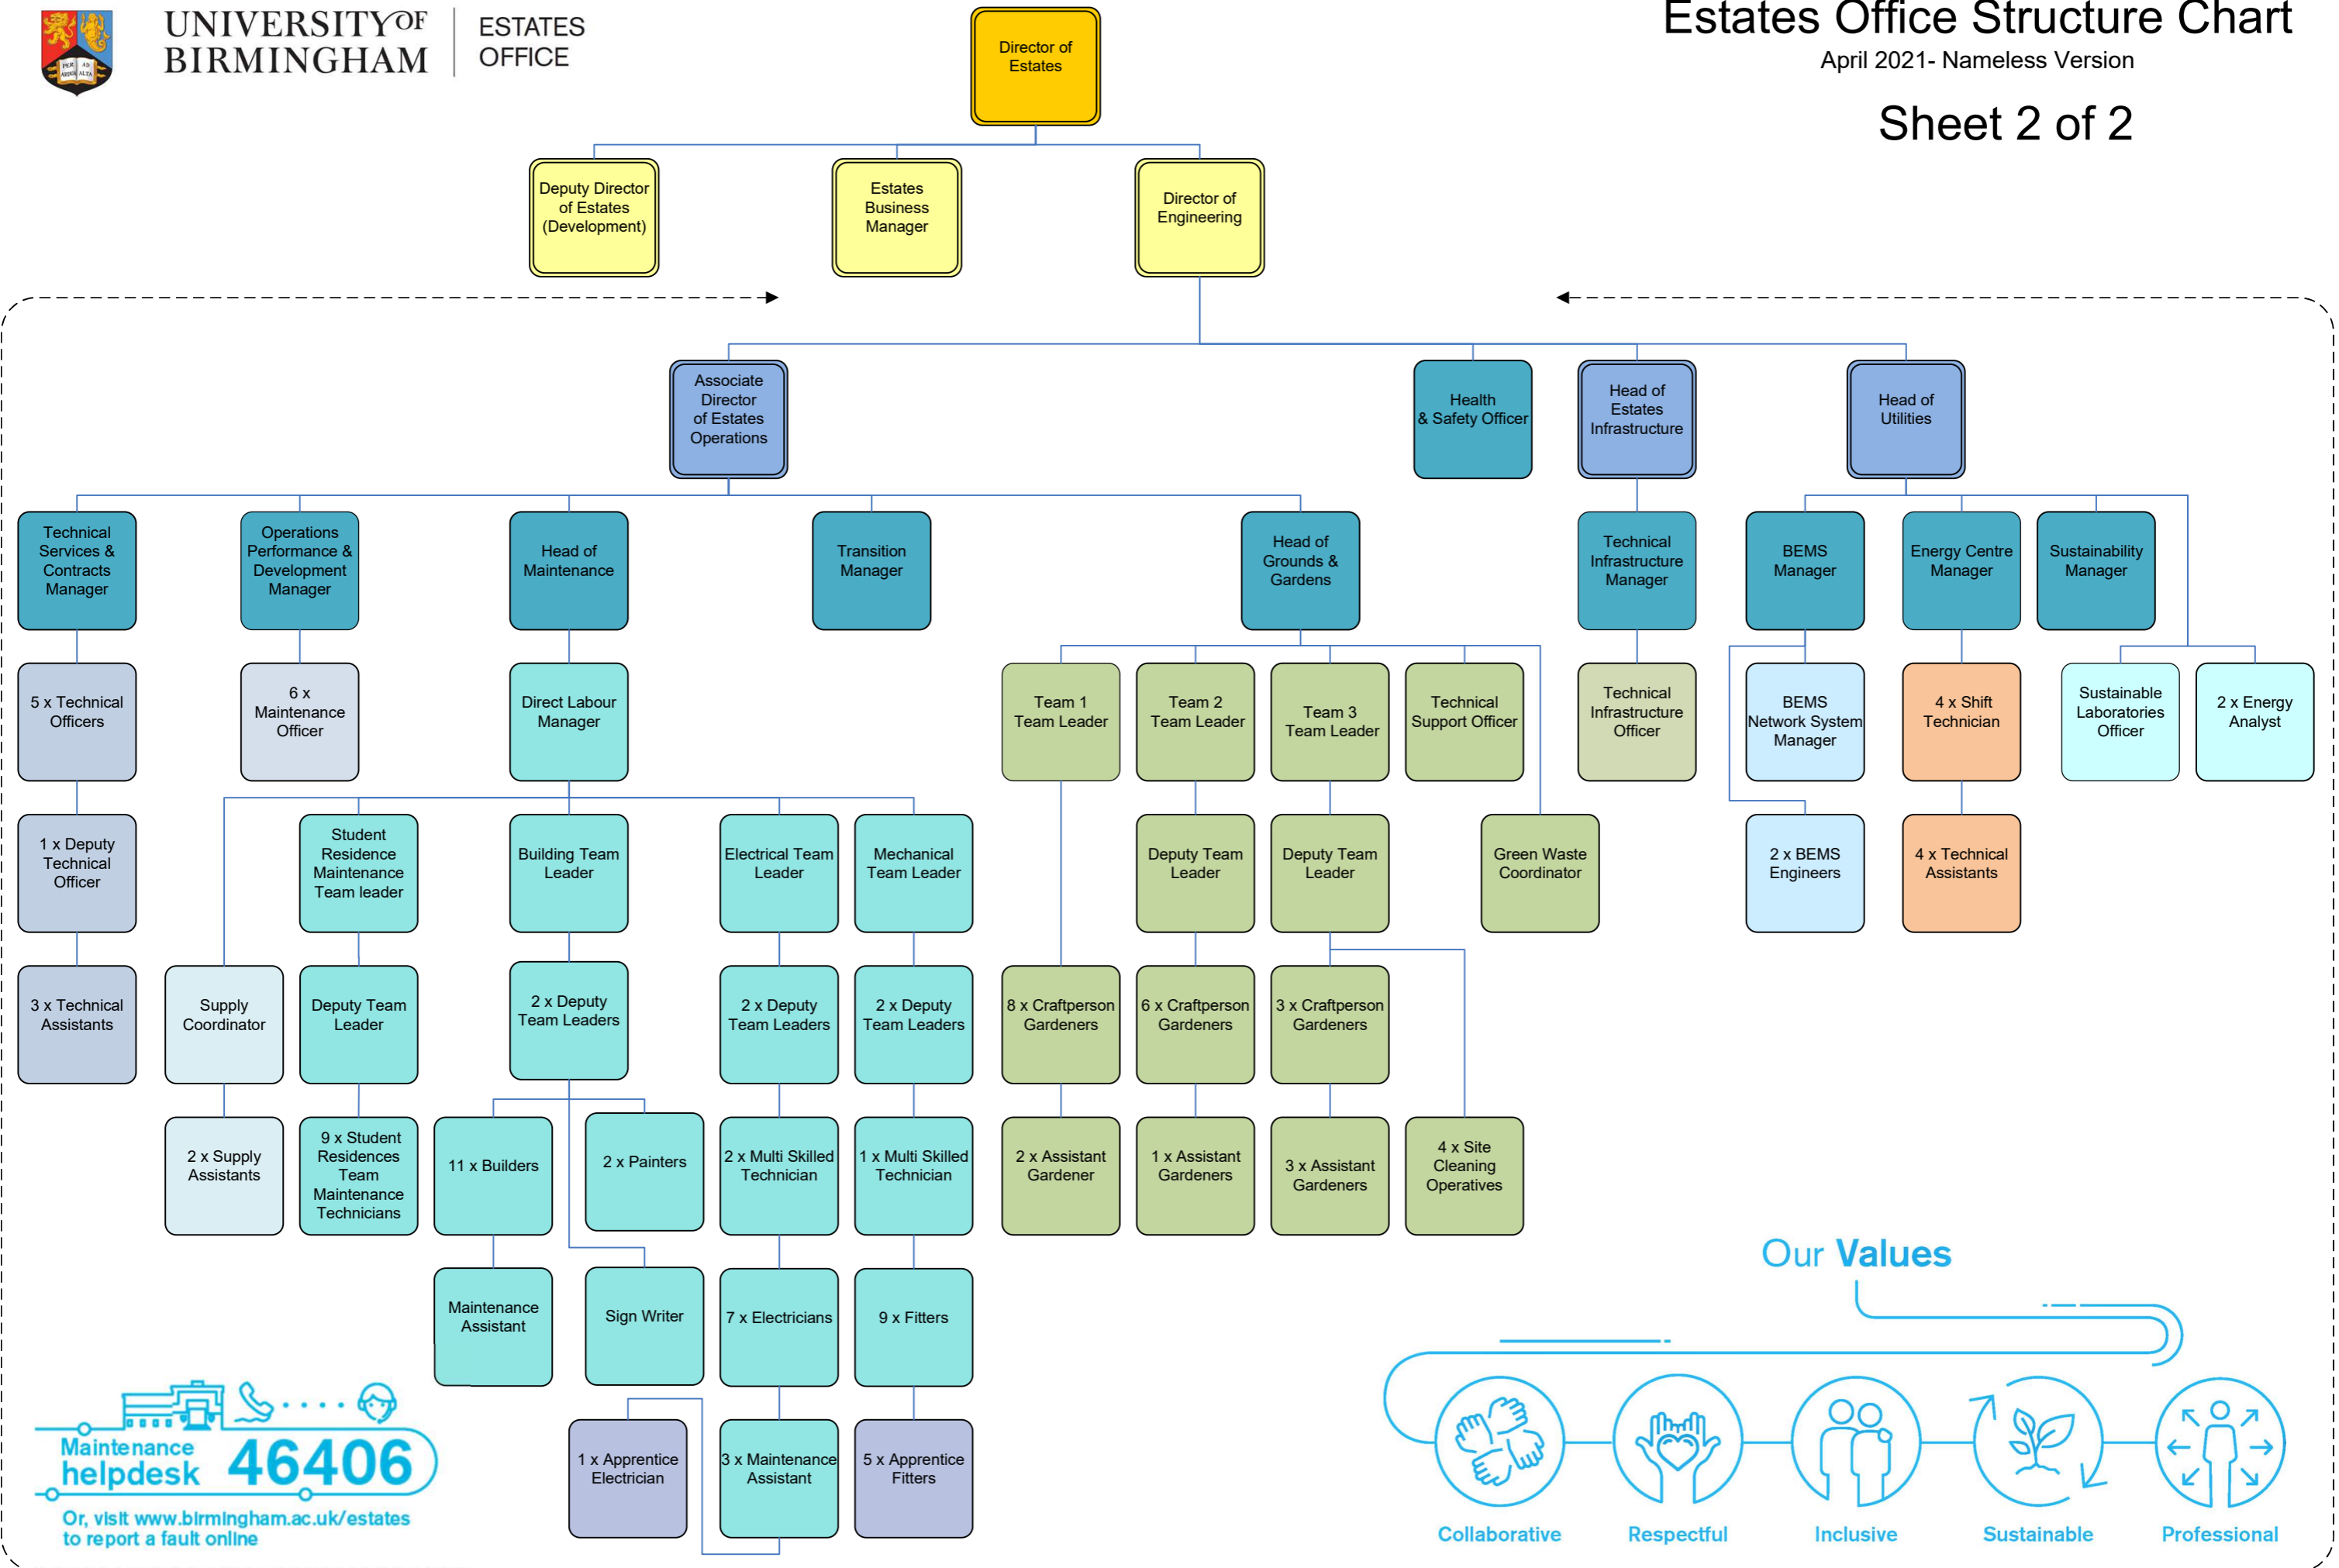

Estates Office Structure Chart

April 2021- Nameless Version

Sheet 1 of 2

Our Values

Maintenance helpdesk **46406**
 Or, visit www.birmingham.ac.uk/estates to report a fault online

Maintenance helpdesk 46406
 Or, visit www.birmingham.ac.uk/estates to report a fault online