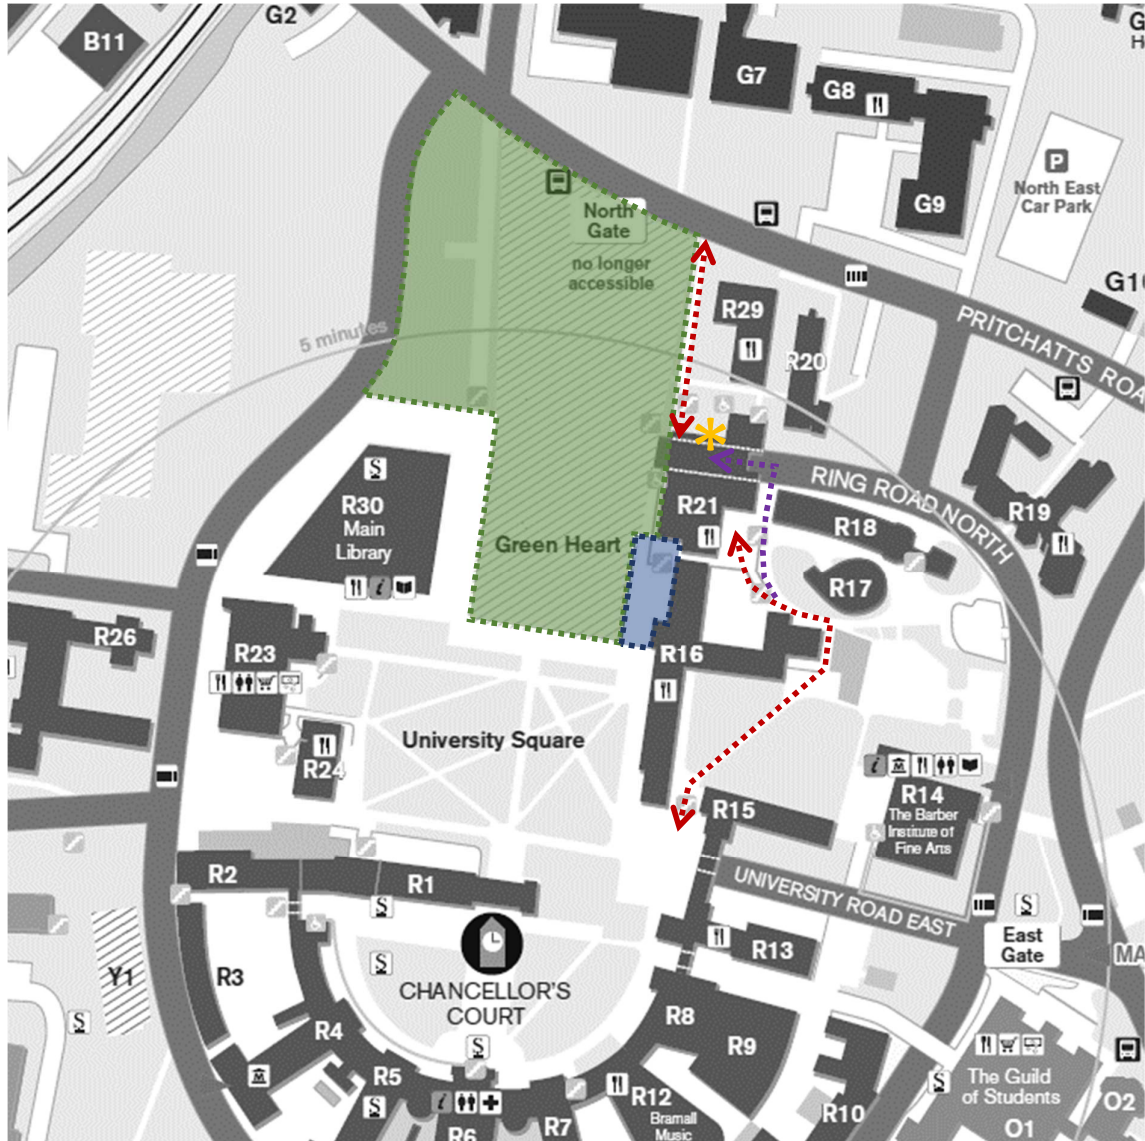

PF2770 Green Heart

Alternative Routes around Muirhead Tower

13 July 2018 – 21 September 2018

Key

-  Green Heart site
-  Area of closure
-  Alternative route
-  Alternative step-free route
-  Lift