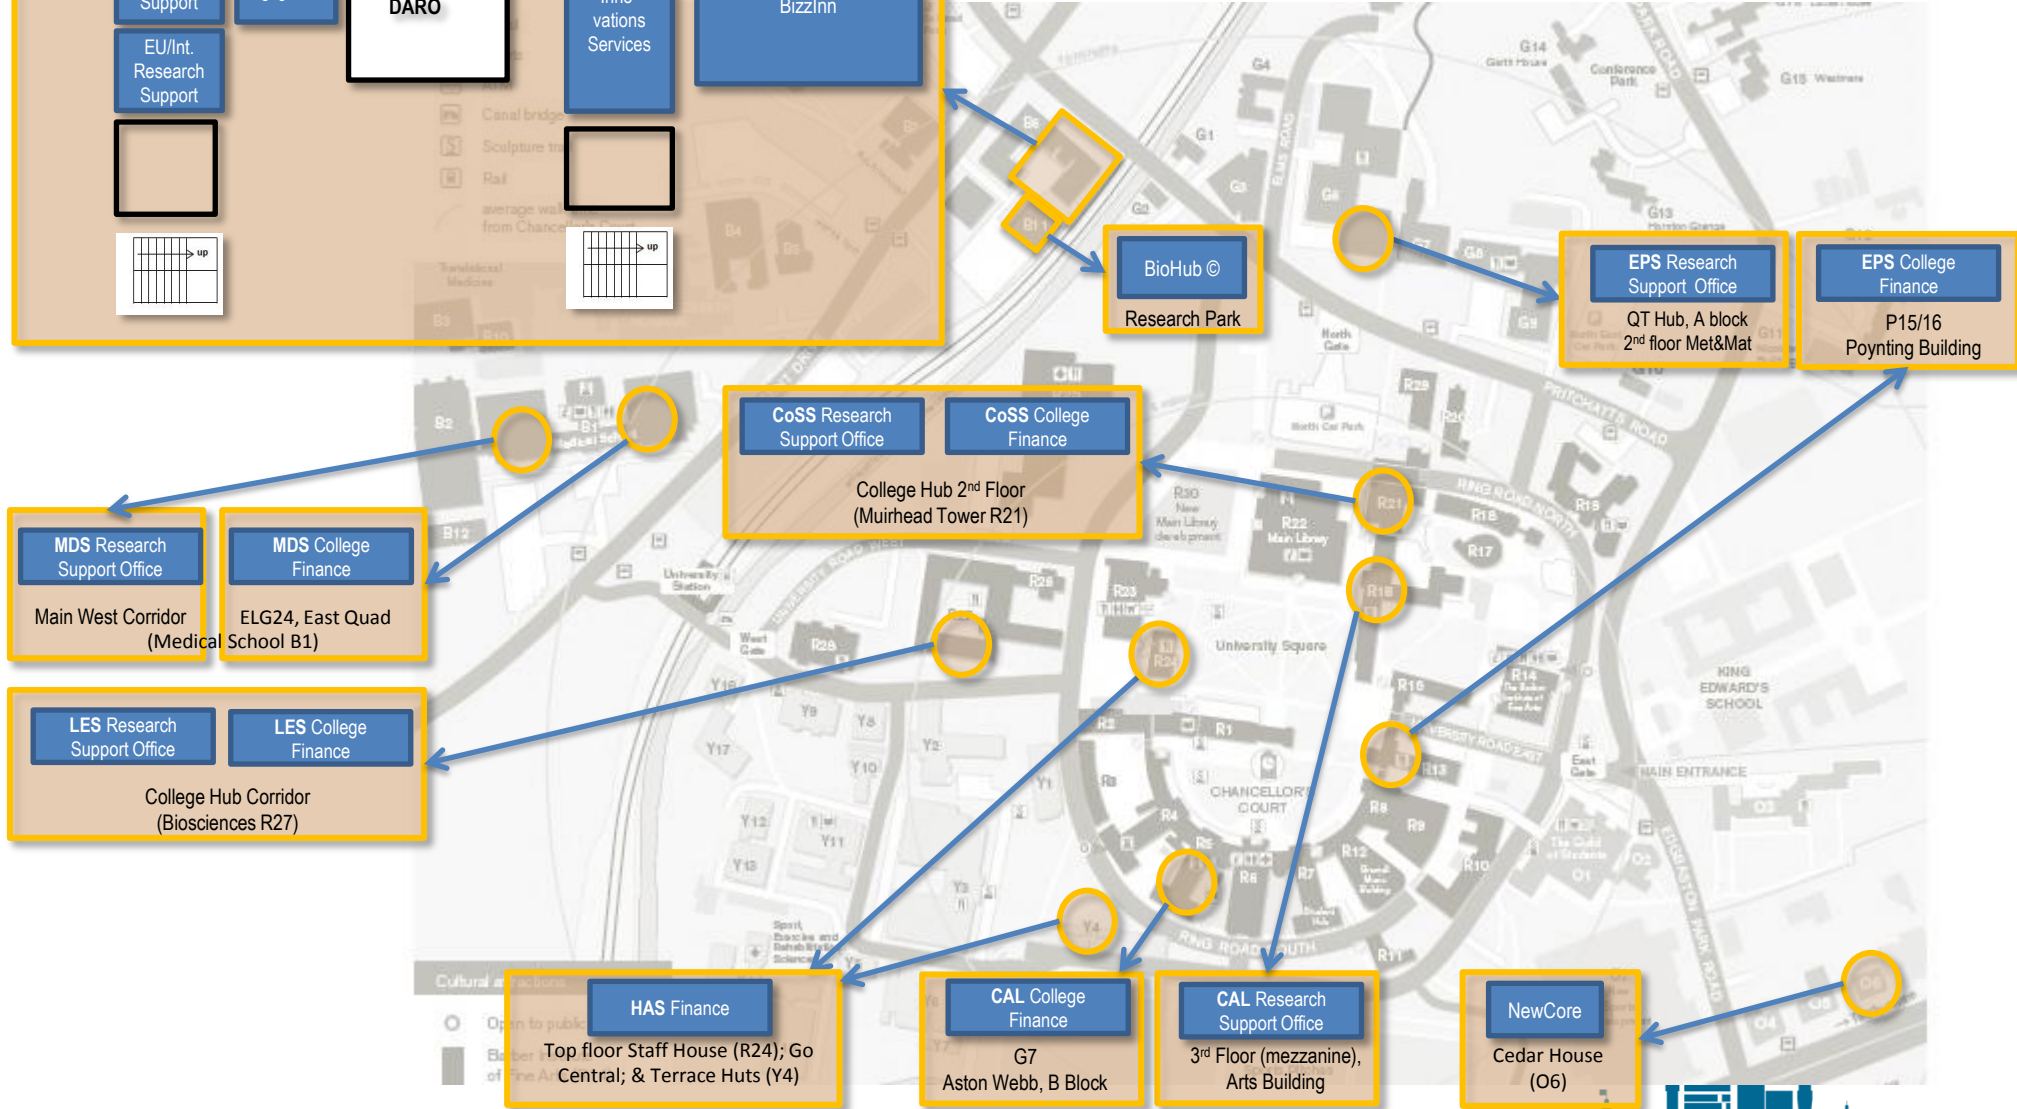

FINANCE OFFICE team locations

Aston Webb – B Block

Aston Webb A: Top level

- Corporate Finance

Aston Webb C Block: Dome

- Contracts, Ethics & Governance

not to scale

FINANCE OFFICE team locations

not to scale