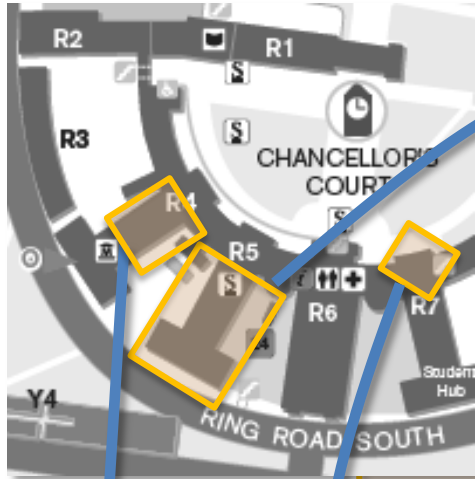

FINANCE OFFICE team locations

Aston Webb – B Block

Aston Webb A: Top level

- Corporate Finance

Aston Webb C Block: Dome

- Contracts, Ethics & Governance

not to scale

FINANCE OFFICE team locations

not to scale