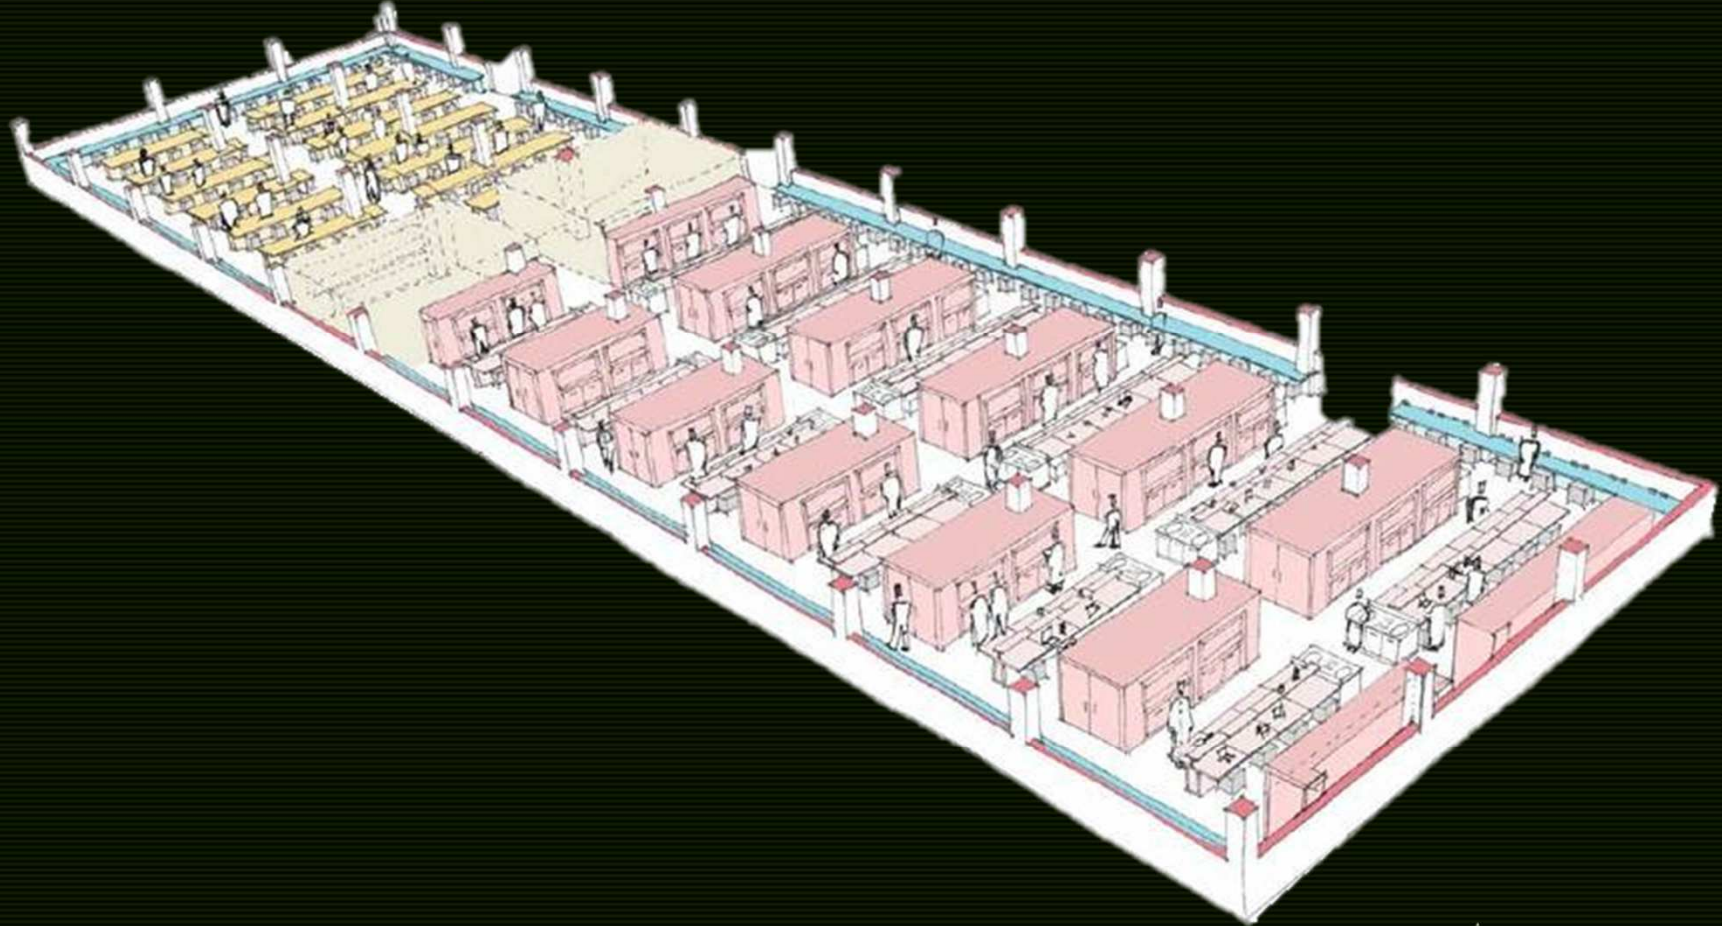

Virtual Desktops

Select Your Environment:

- Standard Windows (recommended)
- Standard Linux
- Course 12345 – Prof X
- Course 67890 – Prof Y

Wet / Dry Labs

UNIVERSITY OF
BIRMINGHAM

AN INSPIRATIONAL STUDENT EXPERIENCE AT A LEADING GLOBAL UNIVERSITY