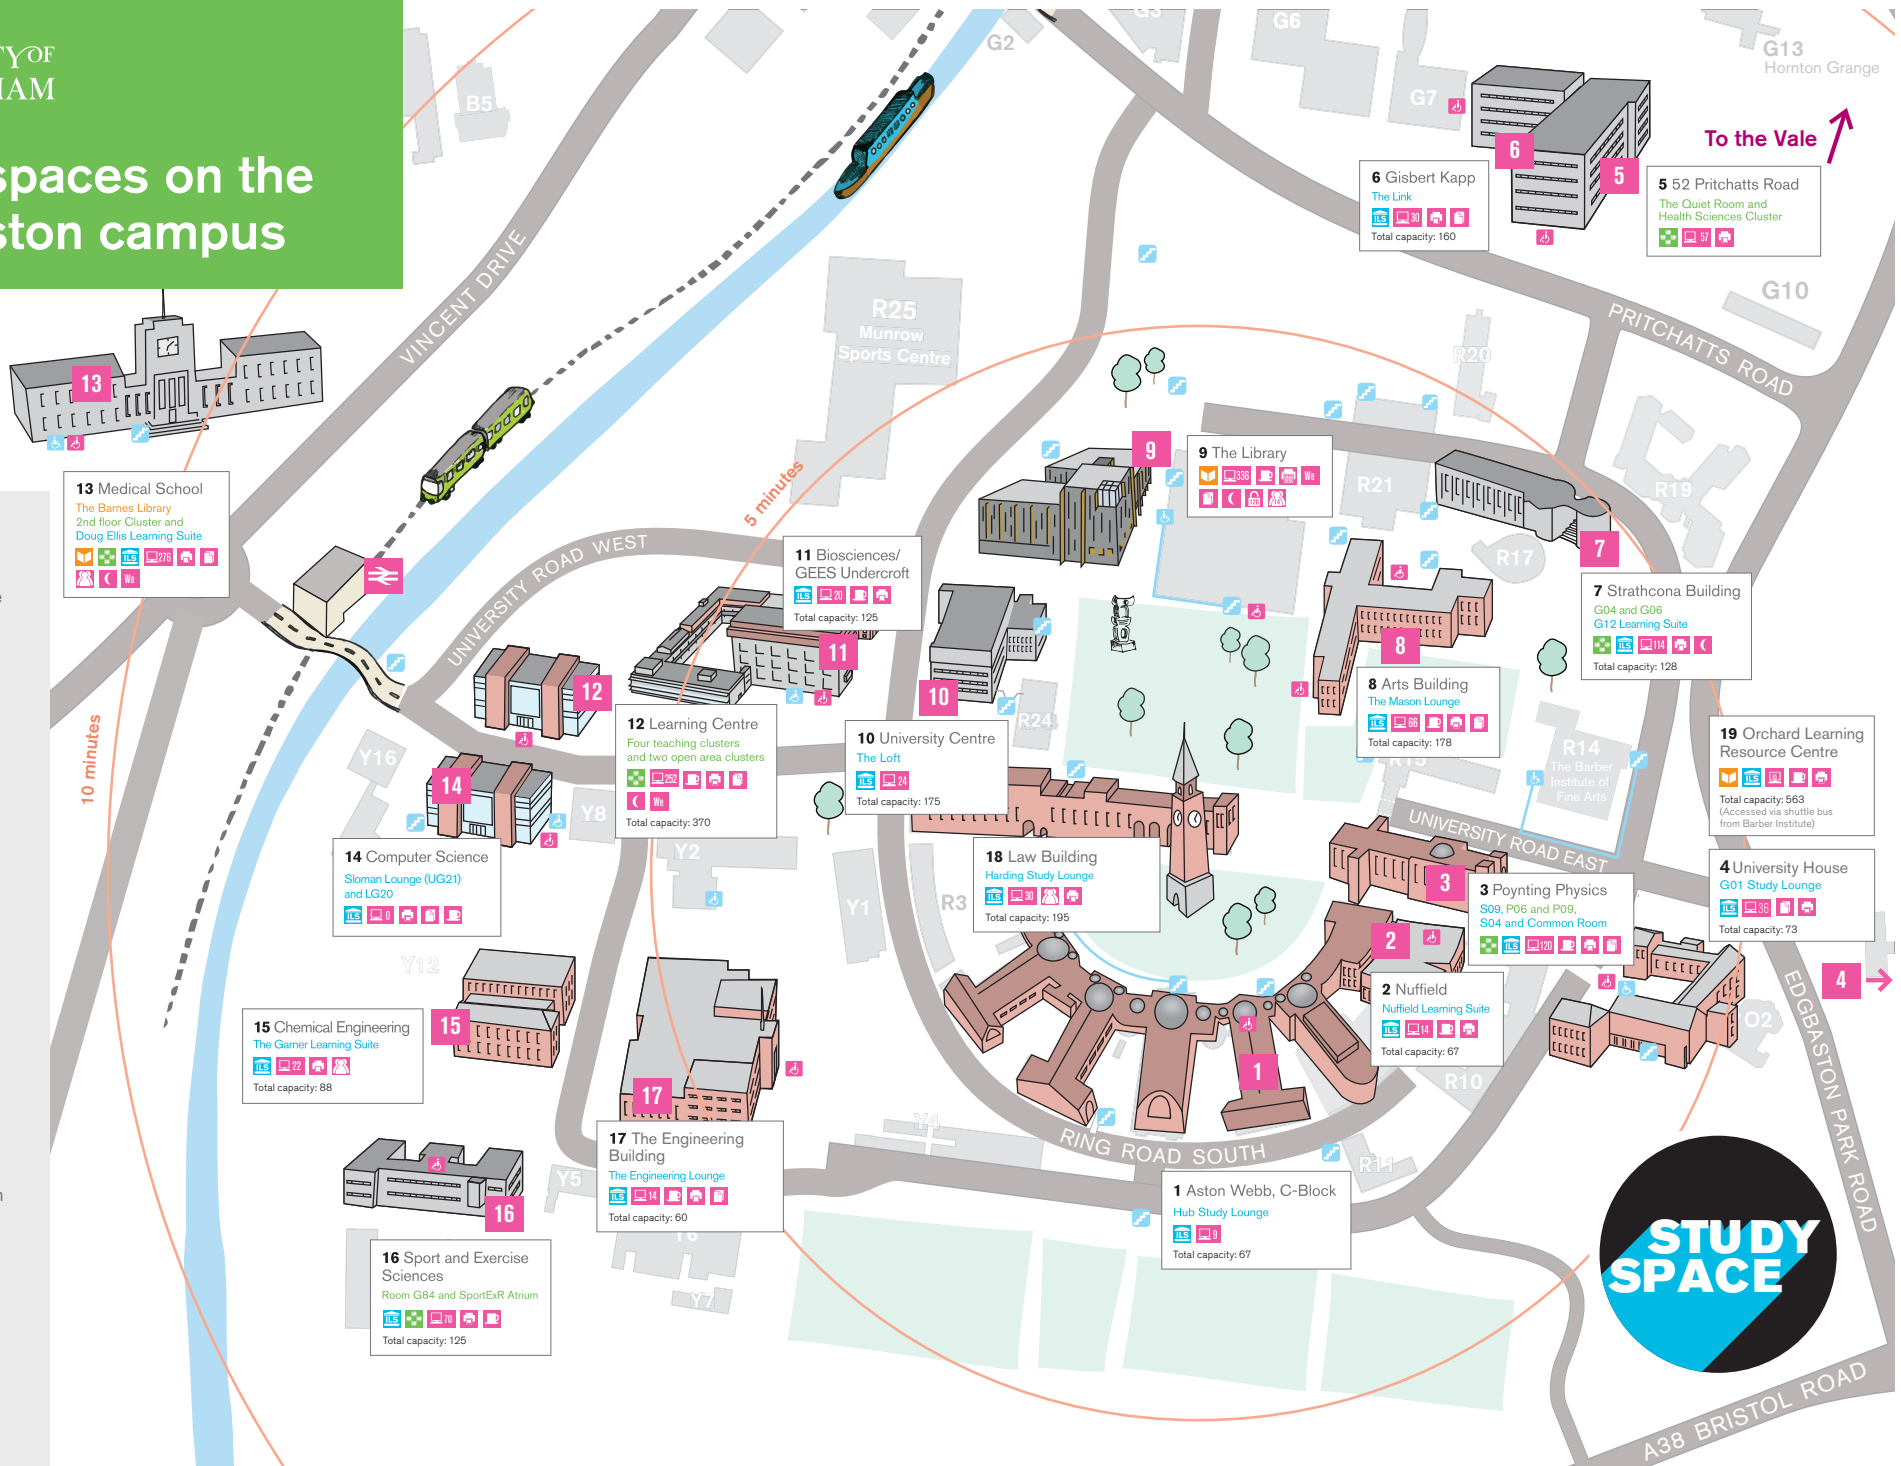

Study spaces on the Edgbaston campus

Space type

- Informal learning space
- Computer cluster
- Library

Space features

- Printer
- Photocopier/scanner
- Cafe/vending machine
- Number of PCs
- Late opening
- Group Study Room
- Student Locker
- Weekend opening

Average walk time from Chancellor's Court

Level access entrance

Wheelchair accessible

Steps

Where Can I Study?

Building	Room Name	Spaces	PCs	Cafe	Quiet	Group	Late
52 Pritchatts Road	The Quiet Room	57	6	✓	✓		
	G19 Cluster	49	49				
Arts Building	Mason Lounge	178	86	✓			
Aston Webb	Hub Study Lounge	67	9		✓		
Biosciences	Undercroft	125	20	✓			
Business School (University House)	G01 Study Lounge	73	36				
Chemical Engineering	Garner Learning Suite	88	22			✓	
Engineering Building	The Engineering Lounge	60	14	✓			
Gisbert Kapp	The Link	160	30		✓		
Law Building	Harding Study Lounge	195	30		✓	✓	
Medical School	Barnes Library	212	30		✓	✓	✓
	Doug Ellis Learning Hub	82	16				✓
Murray Learning Centre	UG & LG open study areas	108	36	✓			✓
Nuffield	Nuffield Learning Suite	67	14				
OLRC—Selly Oak campus (free bus from Barber)	Green Room	500	65	✓	✓		
Poynting Physics	P06 & P09 computer clusters	120	120				
School of Education	Education Lounge	120	14	✓			
Sport & Exercise Science	Atrium	75	20	✓			
	G84 cluster	50	50				
Strathcona	G04 & G06 clusters	63	63				✓
	G12 Learning Suite	33	10				✓
University Centre	The Loft	175	24				